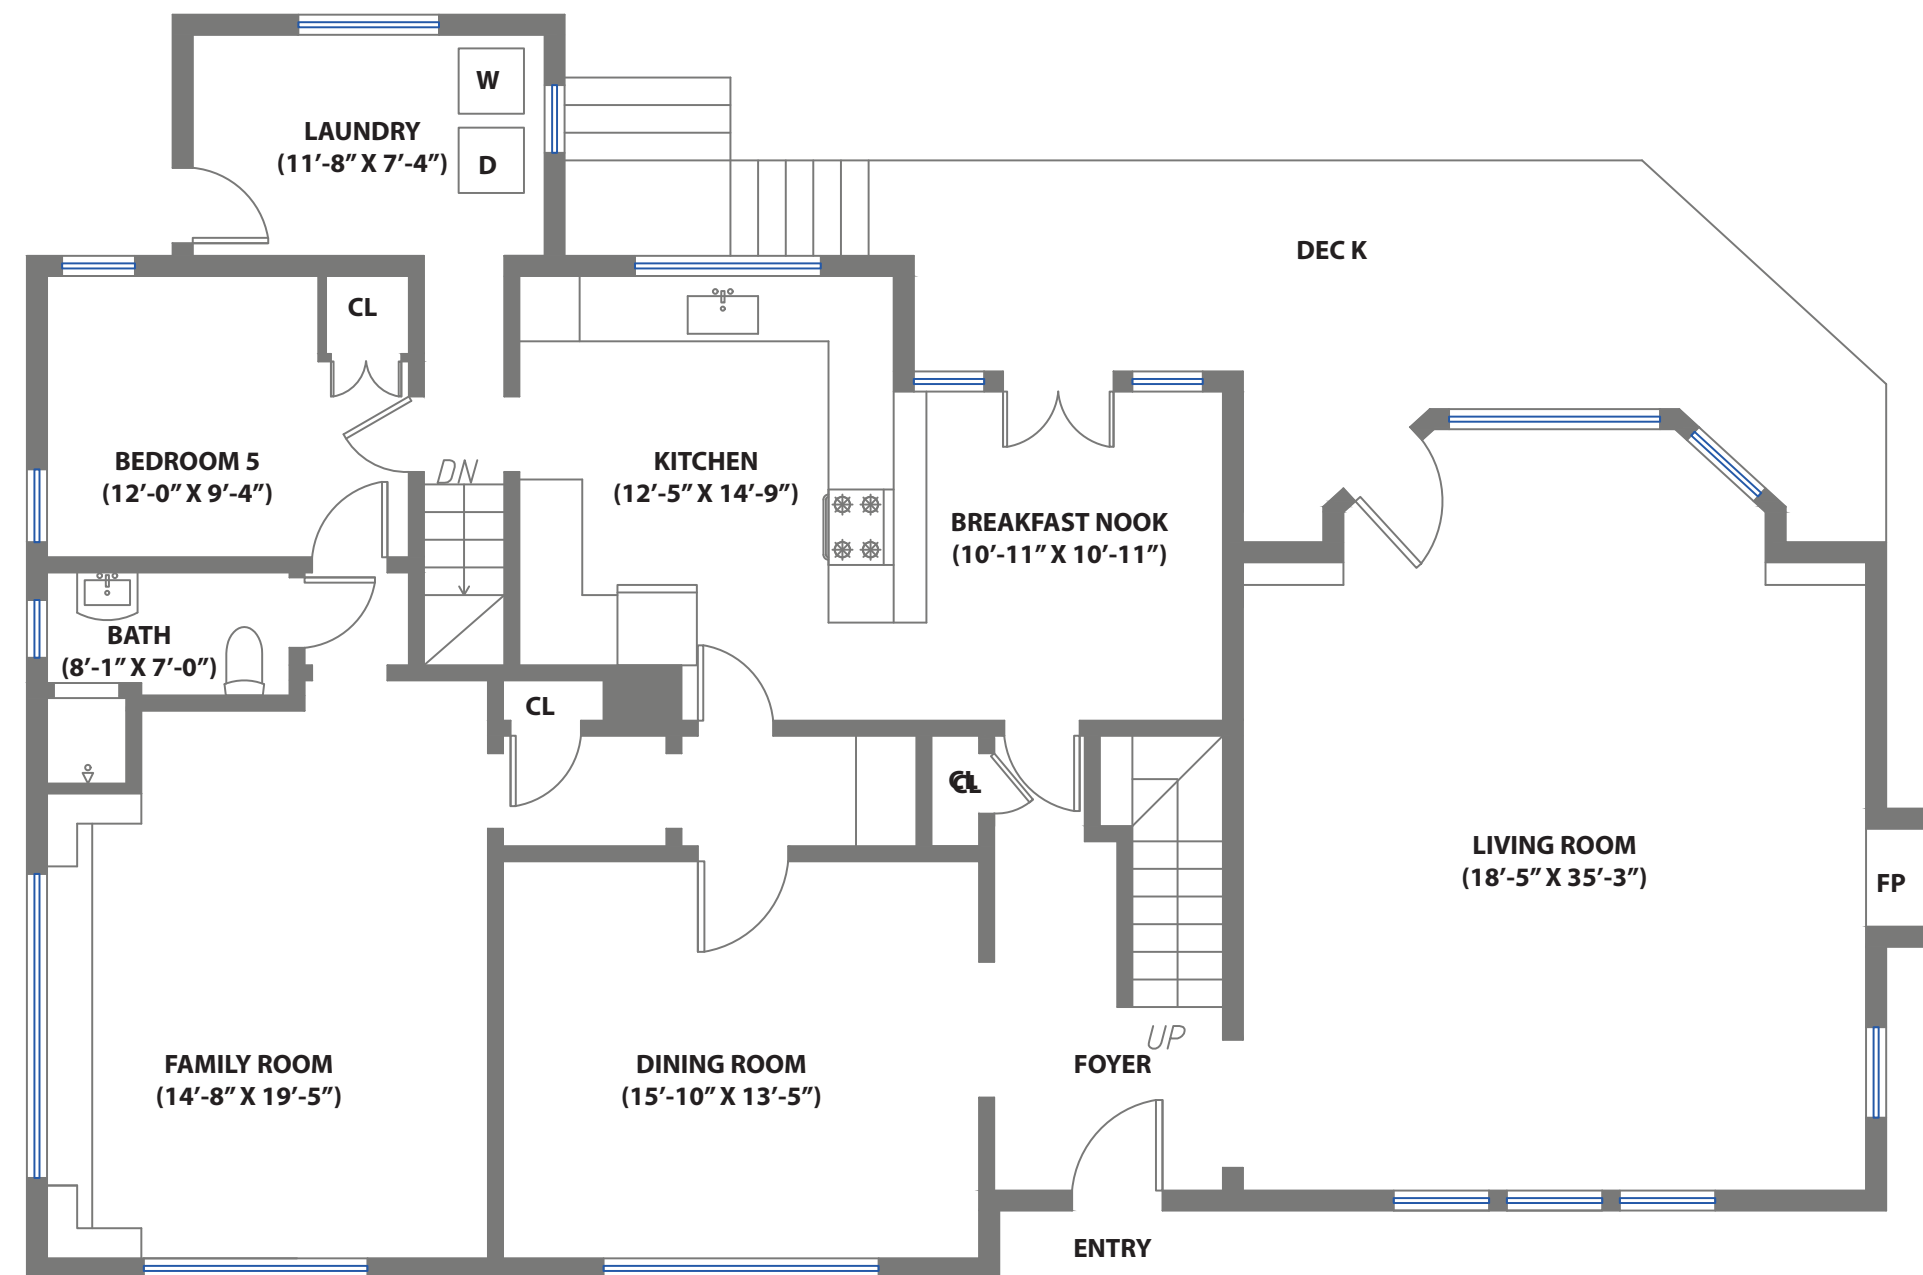

# 2804 ADELINE DRIVE

BURLINGAME, CALIFORNIA

**UPPER LEVEL**

**MAIN LEVEL**

## PROPERTY SQF INFORMATION

### LIVING SPACE

Square Footage:	4,033 Sq Ft.*
* Main Level	1,947
* Upper Level	1,706
* Main House (Total)	3,647
* Studio	386