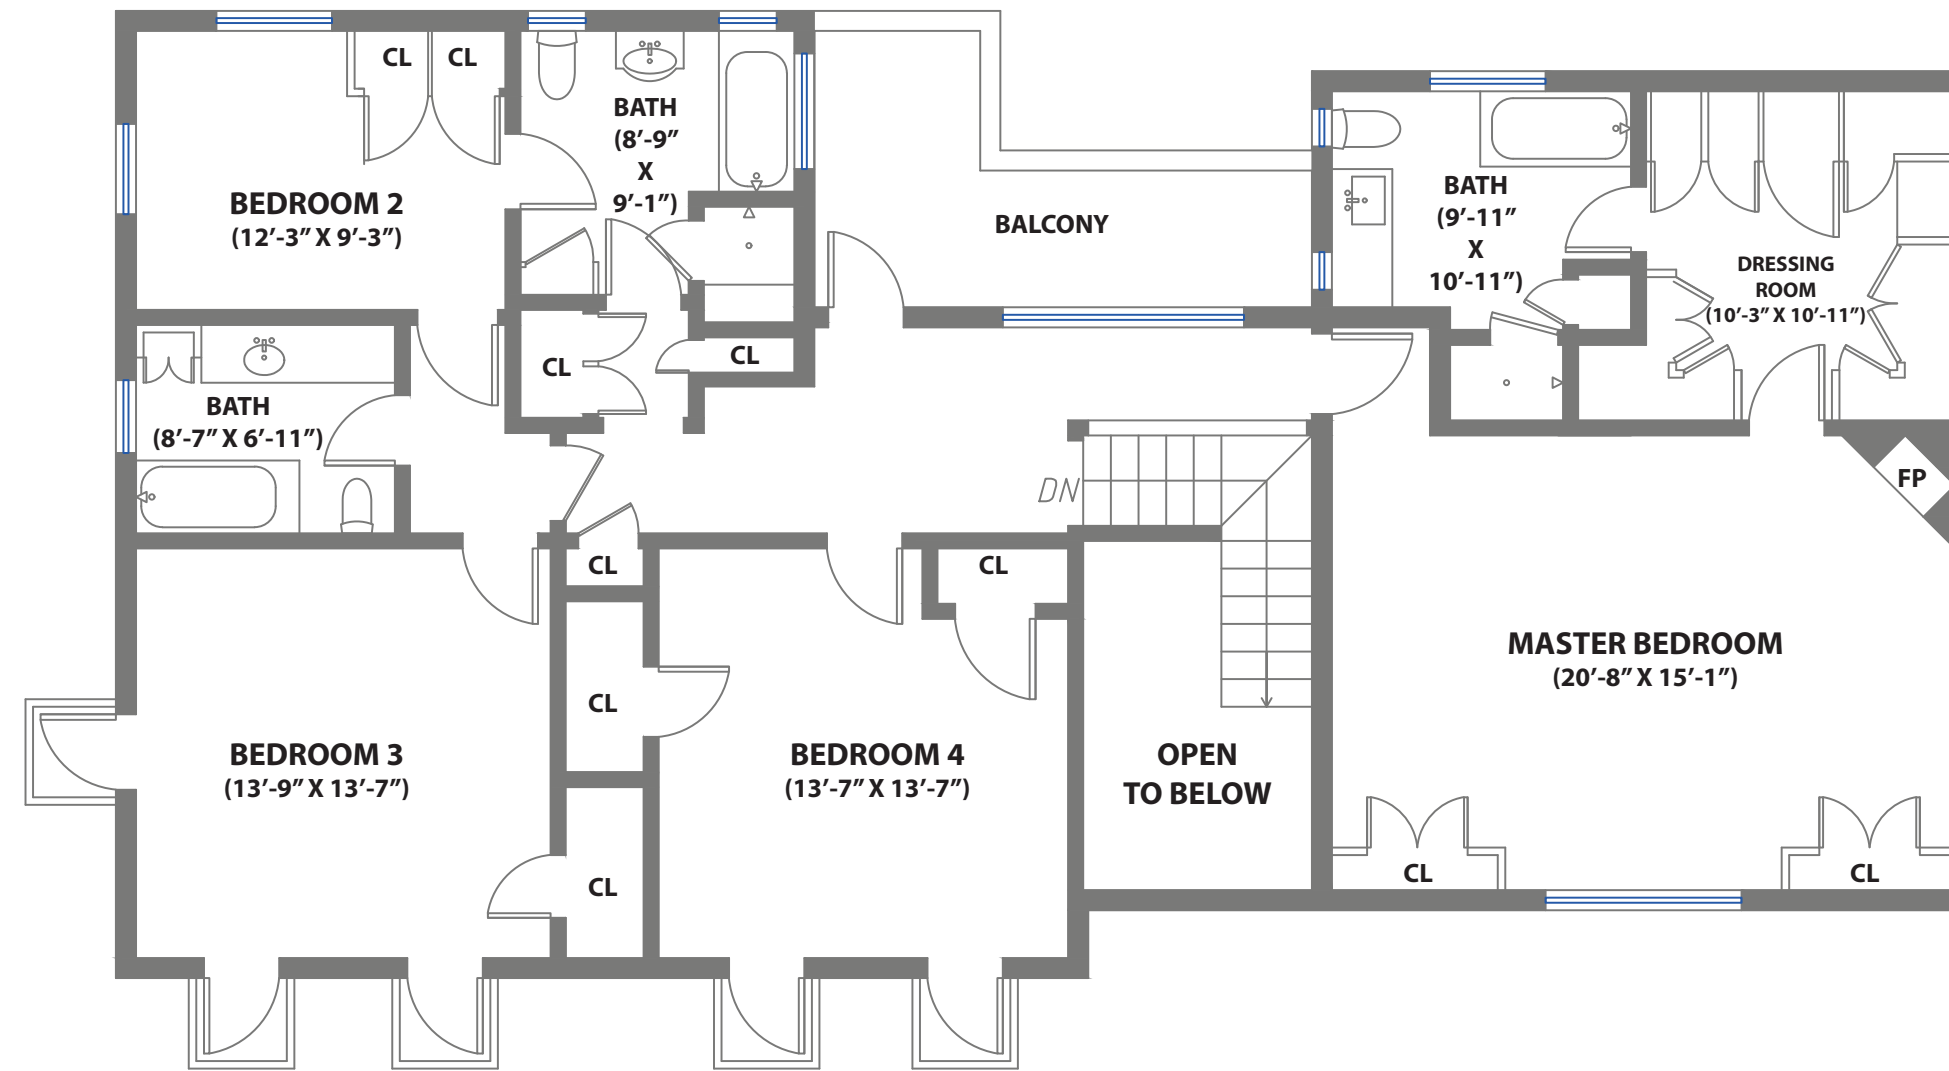

# 2804 ADELINE DRIVE

BURLINGAME, CALIFORNIA

**UPPER LEVEL**

**MAIN LEVEL**

## PROPERTY SQF INFORMATION

### LIVING SPACE

Square Footage:	4,033 Sq Ft.*
* Main Level	1,947
* Upper Level	1,706
* Main House (Total)	3,647
* Studio	386